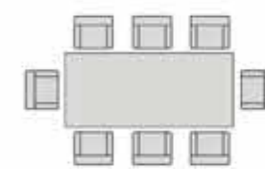

## MELBOURNE

**6 SEAT ROUND**  
300 x 300cm  
Pg. 42/43

**COMPACT CORNER SET**  
250 x 250 x 85cm  
Pg. 44/45

**BISTRO SET**  
200 x 100cm

**8 SEAT RECTANGULAR SET**  
400 x 200cm  
Pg. 44/45

**8 SEAT SQUARE**  
325 x 325 cm  
Pg. 44/45

## SEVILLE

**6 SEAT ROUND**  
300 x 300cm  
Pg. 46/47

**8 SEAT RECTANGULAR SET**  
400 x 200cm  
Pg. 52

**COMPANION SET**  
200 x 100cm  
Pg. 58/59

**6 SEAT RECTANGULAR SET**  
300 x 200cm  
Pg. 46/47

**LARGE CORNER SET**  
300 x 300 x 85  
Pg. 54

**BISTRO SET**  
200 x 100cm  
Pg. 58/59

**4 SEAT ROUND**  
250 x 250cm  
Pg. 50/51

**2 SEAT SOFA SET**  
300 x 200cm  
Pg. 56/57

**COMPACT CORNER SET**  
250 x 250 x 85cm  
Pg. 60/61

## CHATSWORTH

**KD CORNER SET**  
200 x 200 x 85cm  
Pg. 60

**RECLINER BISTRO SET**  
200 x 100cm  
Pg. 70

**6 SEAT ROUND**  
320 x 320cm  
Pg. 74/75

**6 SEAT RECTANGULAR SET**  
300 x 195cm  
Pg. 66

**DELUXE RECLINER SET**  
240 x 150cm  
Pg. 71