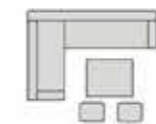

## MELBOURNE

**6 SEAT ROUND**  
300 x 300cm  
Pg. 42/43

**COMPACT CORNER SET**  
250 x 250 x 85cm  
Pg. 44/45

**BISTRO SET**  
200 x 100cm

**8 SEAT RECTANGULAR SET**  
400 x 200cm  
Pg. 44/45

**8 SEAT SQUARE**  
325 x 325 cm  
Pg. 44/45

## SEVILLE

**6 SEAT ROUND**  
300 x 300cm  
Pg. 46/47

**8 SEAT RECTANGULAR SET**  
400 x 200cm  
Pg. 52

**COMPANION SET**  
200 x 100cm  
Pg. 58/59

**6 SEAT RECTANGULAR SET**  
300 x 200cm  
Pg. 46/47

**LARGE CORNER SET**  
300 x 300 x 85  
Pg. 54

**BISTRO SET**  
200 x 100cm  
Pg. 58/59

**4 SEAT ROUND**  
250 x 250cm  
Pg. 50/51

**2 SEAT SOFA SET**  
300 x 200cm  
Pg. 56/57

**COMPACT CORNER SET**  
250 x 250 x 85cm  
Pg. 60/61

## CHATSWORTH

**KD CORNER SET**  
200 x 200 x 85cm  
Pg. 60

**RECLINER BISTRO SET**  
200 x 100cm  
Pg. 70

**6 SEAT ROUND**  
320 x 320cm  
Pg. 74/75

**6 SEAT RECTANGULAR SET**  
300 x 195cm  
Pg. 66

**DELUXE RECLINER SET**  
240 x 150cm  
Pg. 71