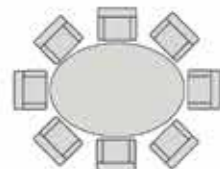

## OXFORD

**2 SEAT SOFA SET**  
320 x 160cm  
Pg. 20/ 21

**3 SEAT SOFA SET**  
350 x 150cm  
Pg. 16/17

**CORNER SET**  
250 x 250cm  
Pg. 24 / 25  
**CORNER SET (With Mid Section)**  
300 x 250cm  
Pg. 24/25

## MILAN

**2 SEAT SOFA SET**  
270 x 175cm  
Pg. 26/27

**6 SEAT ROUND**  
280 x 280cm  
Pg. 30/31

**BISTRO SET**  
200 x 100cm  
Pg. 34/35

**4 SEAT ROUND**  
250 x 250cm  
Pg. 28/29

**COMPACT CORNER SET**  
220 x 220 x 85cm  
Pg. 32/33

**8 SEAT OVAL**  
350 x 180cm  
Pg. 30/31

**DELUXE LOUNGER SET**  
150 x 150cm  
Pg. 34/35

## BALI

**CORNER SET**  
300 x 300 x 85cm  
Pg. 36/37/38

**6 SEAT ROUND**  
300 x 300cm  
Pg. 40/41

**4 SEAT ROUND**  
250 x 250cm

**BISTRO SET**  
200 x 100cm  
Pg. 38

**6 SEAT RECTANGULAR SET**  
300 x 195cm  
Pg. 40/41