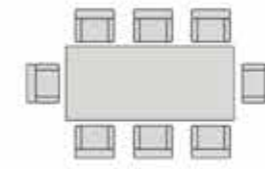

## MELBOURNE

**6 SEAT ROUND**  
300 x 300cm  
Pg. 42/43

**COMPACT CORNER SET**  
250 x 250 x 85cm  
Pg. 44/45

**BISTRO SET**  
200 x 100cm

**8 SEAT RECTANGULAR SET**  
400 x 200cm  
Pg. 44/45

**8 SEAT SQUARE**  
325 x 325 cm  
Pg. 44/45

**4 SEAT ROUND**  
250 x 250cm  
Pg. 44/45

**LARGE CORNER SET**  
300 x 300 x 85  
Pg. 44/45

## SEVILLE

**6 SEAT ROUND**  
300 x 300cm  
Pg. 46/47

**8 SEAT RECTANGULAR SET**  
400 x 200cm  
Pg. 52

**COMPANION SET**  
200 x 100cm  
Pg. 58/59

**6 SEAT RECTANGULAR SET**  
300 x 200cm  
Pg. 46/47

**LARGE CORNER SET**  
300 x 300 x 85  
Pg. 54

**BISTRO SET**  
200 x 100cm  
Pg. 58/59

**4 SEAT ROUND**  
250 x 250cm  
Pg. 50/51

**2 SEAT SOFA SET**  
300 x 200cm  
Pg. 56/57

**COMPACT CORNER SET**  
250 x 250 x 85cm  
Pg. 60/61