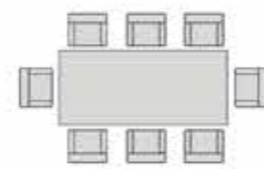

## BALI

**CORNER SET**  
300 x 300 x 85cm  
Pg. 36/37/38

**6 SEAT ROUND**  
300 x 300cm  
Pg. 40/41

**4 SEAT ROUND**  
250 x 250cm

**BISTRO SET**  
200 x 100cm  
Pg. 38

**6 SEAT RECTANGULAR SET**  
300 x 195cm  
Pg. 40/41

**8 SEAT OVAL**  
350 x 180cm

**2 SEAT SOFA SET**  
300 x 200cm  
Pg. 39

**COMPACT CORNER SET**  
250 x 250 x 85cm

## MELBOURNE

**6 SEAT ROUND**  
300 x 300cm  
Pg. 42/43

**COMPACT CORNER SET**  
250 x 250 x 85cm  
Pg. 44/45

**BISTRO SET**  
200 x 100cm

**8 SEAT RECTANGULAR SET**  
400 x 200cm  
Pg. 44/45

**8 SEAT SQUARE**  
325 x 325 cm  
Pg. 44/45

**4 SEAT ROUND**  
250 x 250cm  
Pg. 44/45

**LARGE CORNER SET**  
300 x 300 x 85  
Pg. 44/45