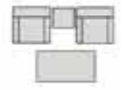

# PRODUCT DIMENSIONS:

## MAYBERRY

**4 SEAT ROUND**  
300 x 110cm  
Pg. 6/7

**2 SEAT SOFA SET**  
400 x 200cm  
Pg. 10/11

**LOUNGER**  
220 x 120cm  
Pg. 14/15

**6 SEAT OVAL**  
360 x 290cm  
Pg. 8/9

**LOVE SEAT & OTTOMAN**  
200 x 150cm  
Pg. 12/13

**6 SEAT ROUND**  
330 x 110cm

## HENLEY

**2 SEAT SOFA SET**  
320 x 160cm  
Pg. 20/ 21

**3 SEAT SOFA SET**  
350 x 150cm  
Pg. 16/17

**CORNER SET**  
250 x 250cm  
Pg. 18/19  
**CORNER SET (With Mid Section)**  
300 x 250cm  
Pg. 18/19