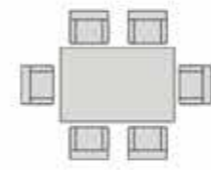

## MELBOURNE

**6 SEAT ROUND**  
300 x 300cm  
Pg. 42/43

**COMPACT CORNER SET**  
250 x 250 x 85cm  
Pg. 44/45

**BISTRO SET**  
200 x 100cm

**8 SEAT RECTANGULAR SET**  
400 x 200cm  
Pg. 44/45

**8 SEAT SQUARE**  
325 x 325 cm  
Pg. 44/45

**4 SEAT ROUND**  
250 x 250cm  
Pg. 44/45

**LARGE CORNER SET**  
300 x 300 x 85  
Pg. 44/45

## SEVILLE

**6 SEAT ROUND**  
300 x 300cm  
Pg. 46/47

**8 SEAT RECTANGULAR SET**  
400 x 200cm  
Pg. 52

**COMPANION SET**  
200 x 100cm  
Pg. 58/59

**6 SEAT RECTANGULAR SET**  
300 x 200cm  
Pg. 46/47

**LARGE CORNER SET**  
300 x 300 x 85  
Pg. 54

**BISTRO SET**  
200 x 100cm  
Pg. 58/59

**4 SEAT ROUND**  
250 x 250cm  
Pg. 50/51

**2 SEAT SOFA SET**  
300 x 200cm  
Pg. 56/57

**COMPACT CORNER SET**  
250 x 250 x 85cm  
Pg. 60/61